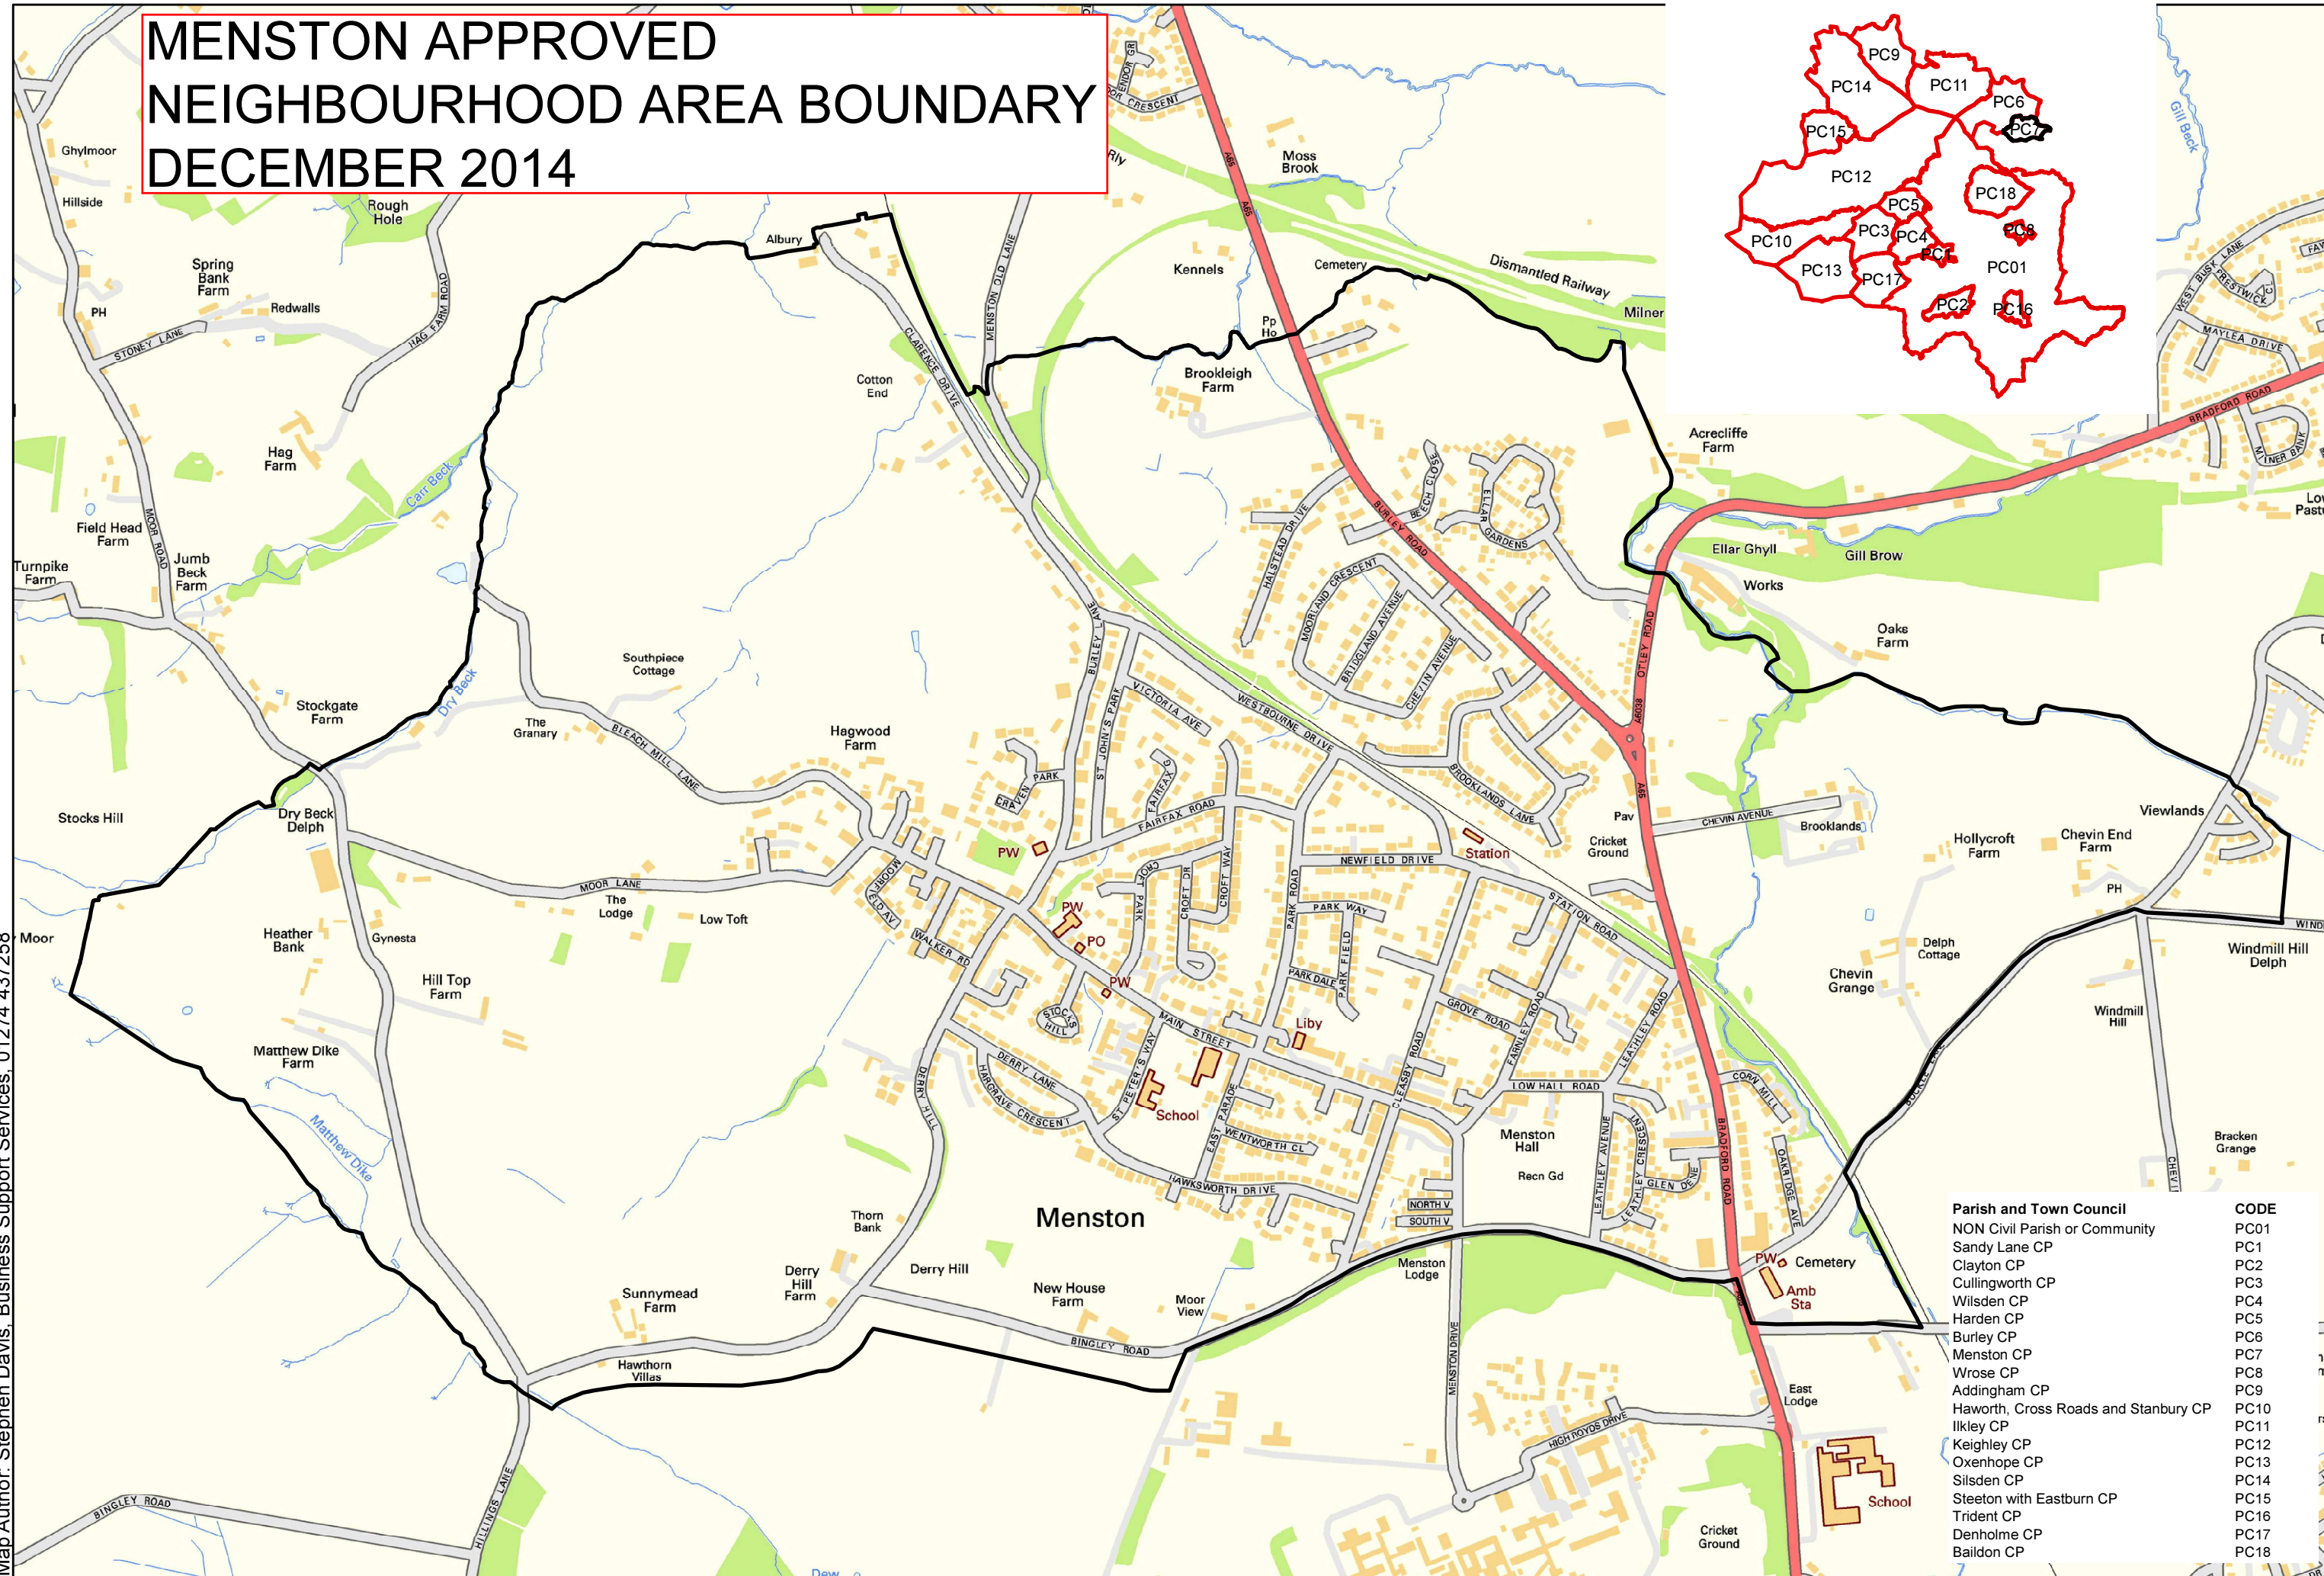

MENSTON APPROVED NEIGHBOURHOOD AREA BOUNDARY DECEMBER 2014

Parish and Town Council	CODE
NON Civil Parish or Community	PC01
Sandy Lane CP	PC1
Clayton CP	PC2
Cullingworth CP	PC3
Wiltsden CP	PC4
Harden CP	PC5
Burley CP	PC6
Menston CP	PC7
Wrose CP	PC8
Addingham CP	PC9
Haworth, Cross Roads and Stanbury CP	PC10
Ilkley CP	PC11
Keighley CP	PC12
Oxenhope CP	PC13
Silsden CP	PC14
Steeton with Eastburn CP	PC15
Trident CP	PC16
Denholme CP	PC17
Baildon CP	PC18

Map Author: Stephen Davis, Business Support Services, 01274 437258